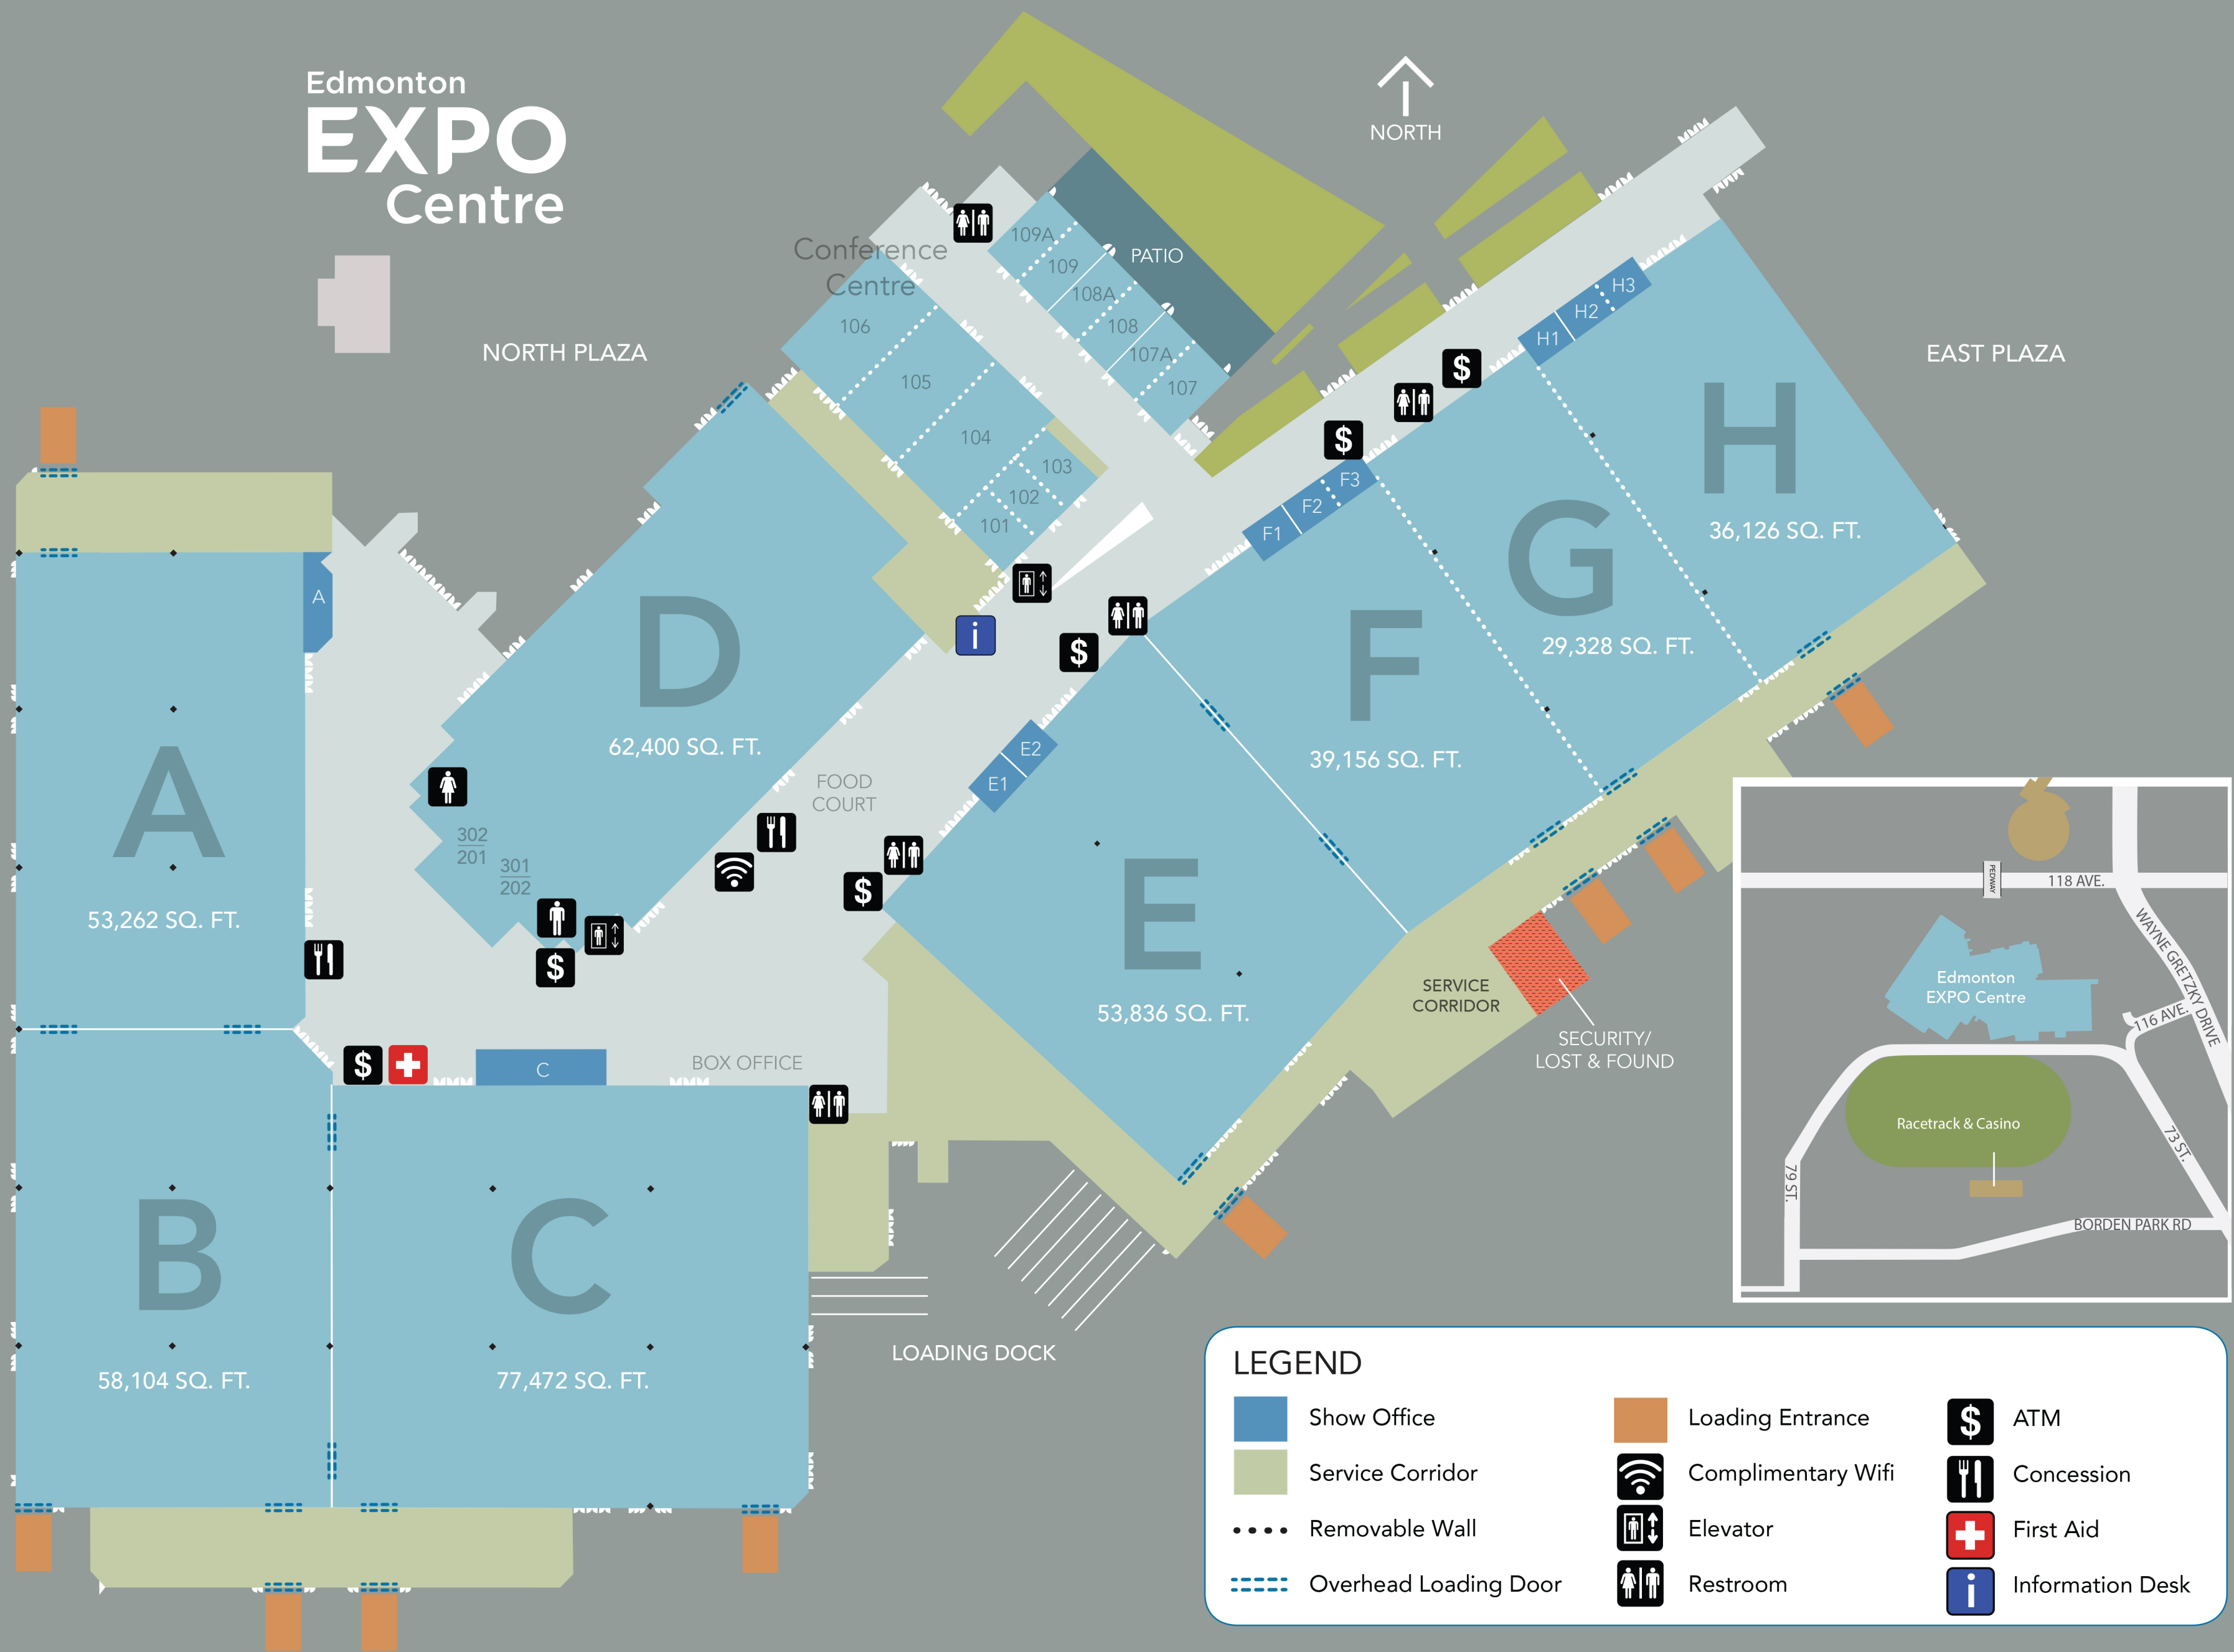

Edmonton EXPO Centre

LEGEND

 Show Office	 Loading Entrance	 ATM
 Service Corridor	 Complimentary Wifi	 Concession
 Removable Wall	 Elevator	 First Aid
 Overhead Loading Door	 Restroom	 Information Desk